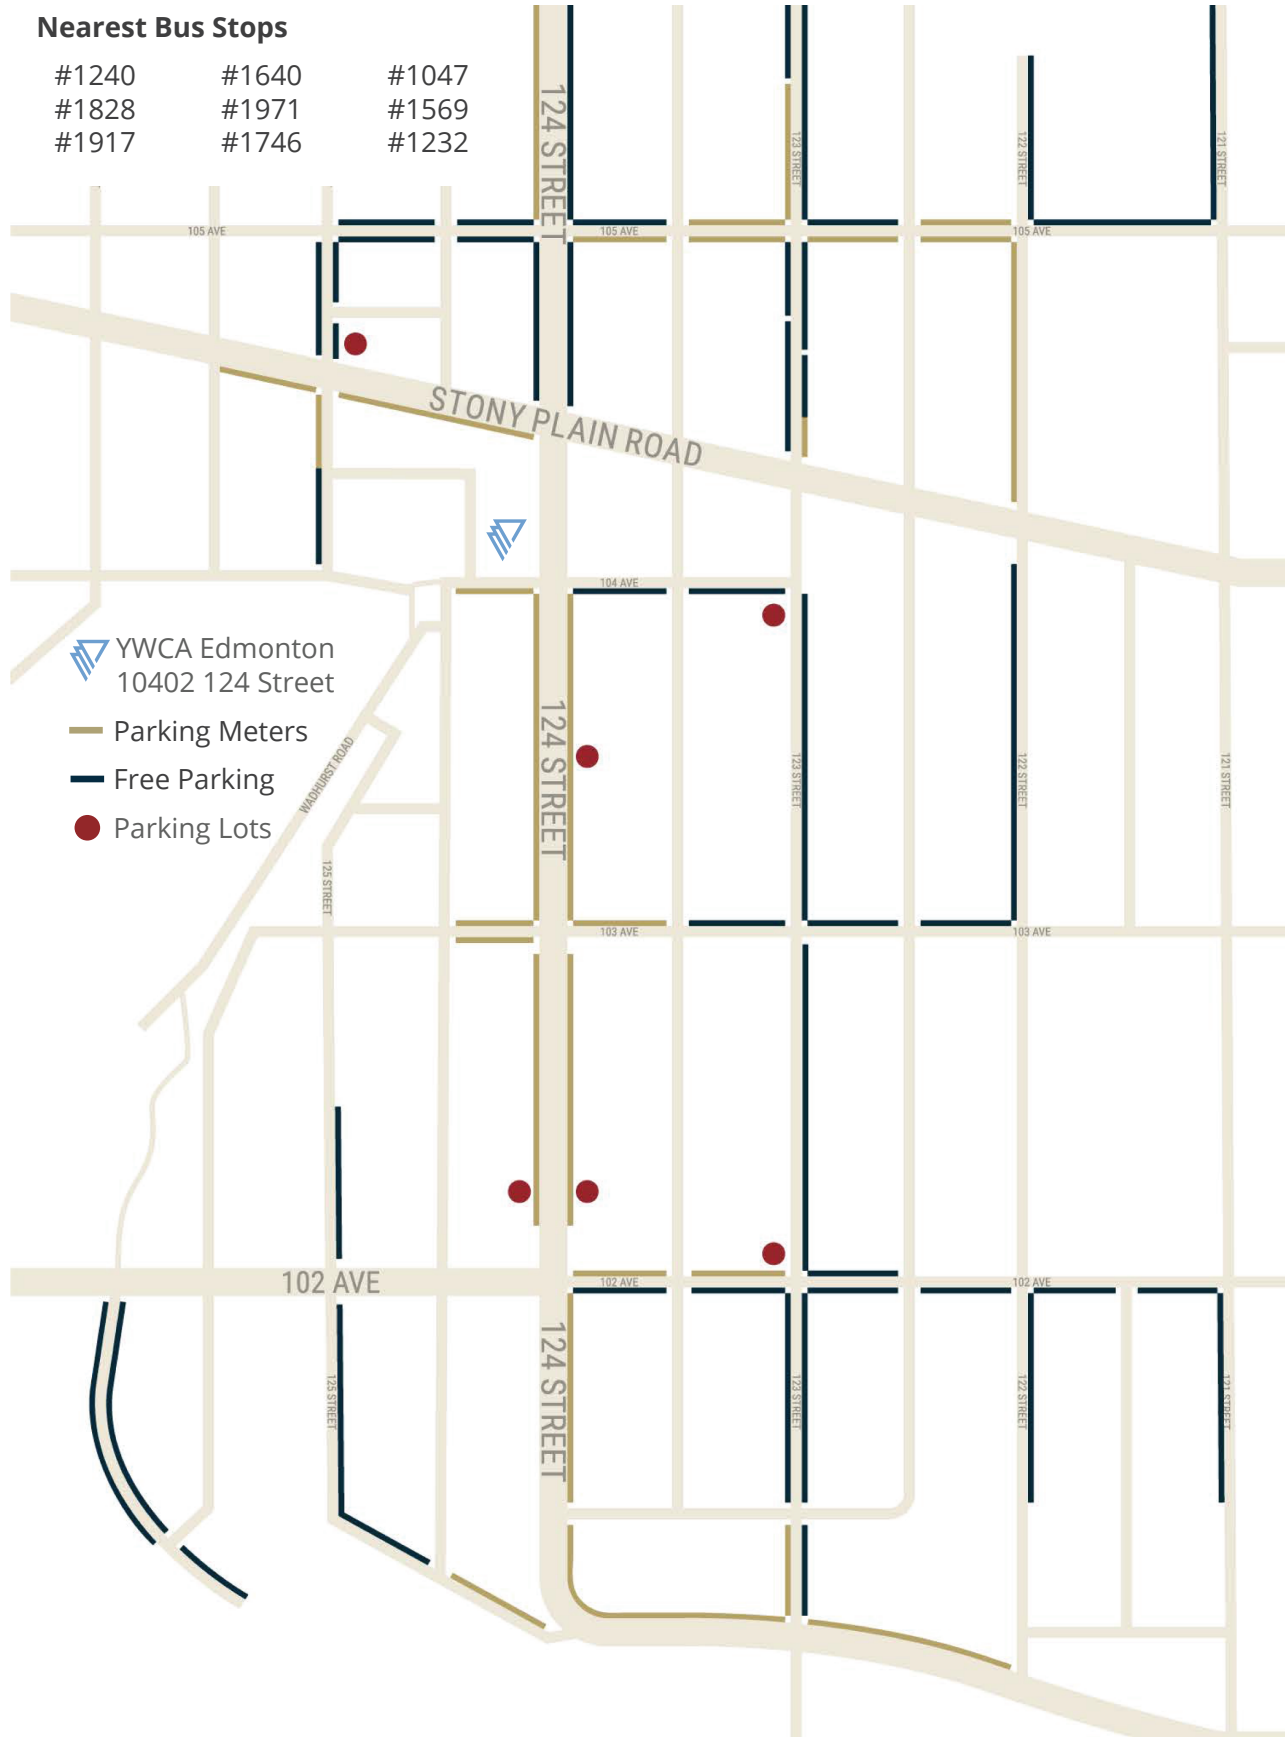

Parking & Transportation

Nearest Bus Stops

#1240	#1640	#1047
#1828	#1971	#1569
#1917	#1746	#1232

-  YWCA Edmonton
10402 124 Street
-  Parking Meters
-  Free Parking
-  Parking Lots